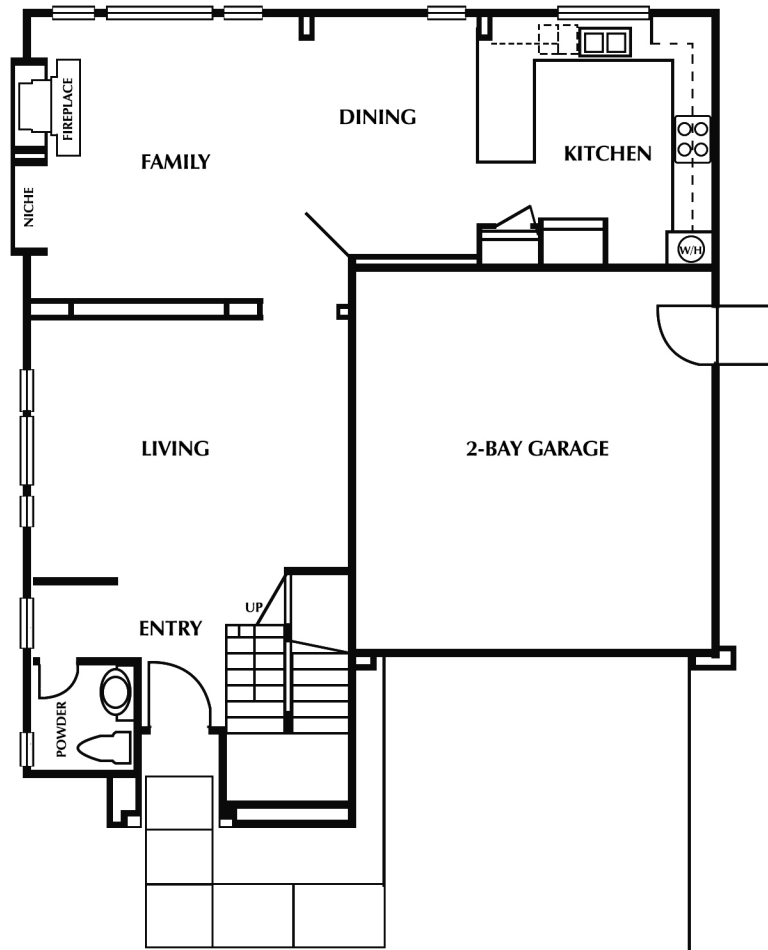

# 4152 TWILIGHT RIDGE

---

## SAN DIEGO, CA 92130

**FIRST FLOOR**

**SECOND FLOOR**