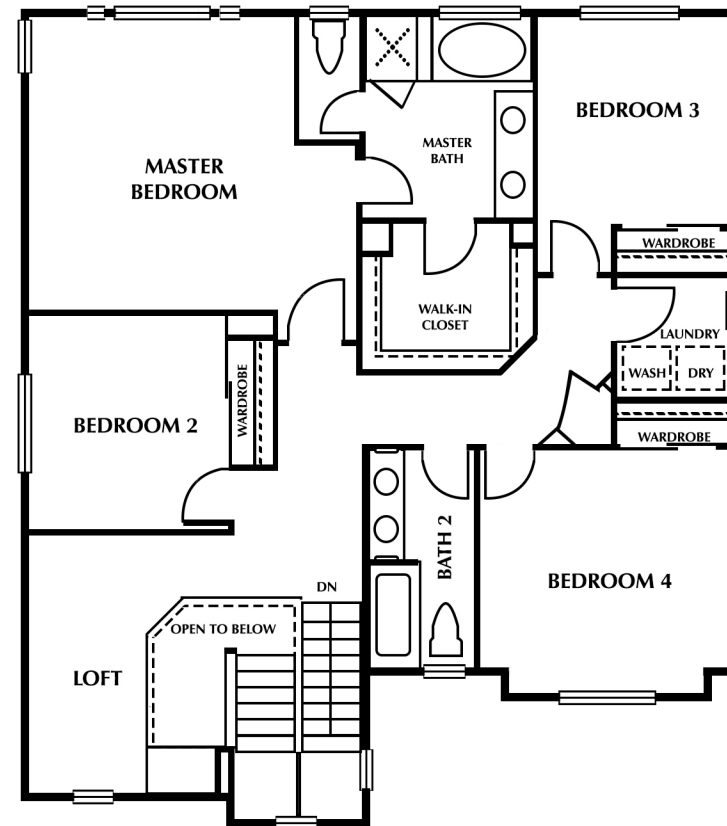

# 4152 TWILIGHT RIDGE

---

## SAN DIEGO, CA 92130

**FIRST FLOOR**

**SECOND FLOOR**